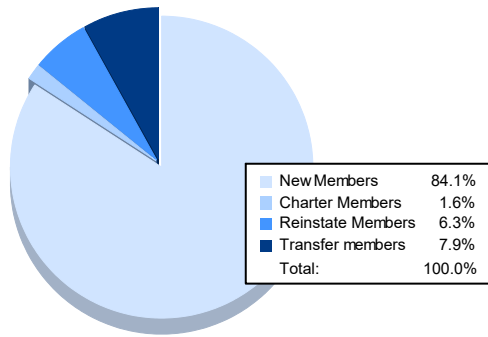

Year	New Clubs	Dropped Clubs	Gain/ Loss Clubs	New Members	Charter Members	Reinstate Members	Transfer Members	Total Member Added	Total Members Dropped	Gain/ Loss Members
2016-2017	0	0	0	116	0	5	5	126	137	-11
2017-2018	0	0	0	115	0	10	12	137	165	-28
2018-2019	0	1	-1	108	0	9	11	128	149	-21
2019-2020	0	1	-1	76	1	4	9	90	142	-52
2020-2021	0	0	0	53	1	4	5	63	142	-79
<b>Average</b>	<b>0</b>	<b>0</b>	<b>0</b>	<b>94</b>	<b>0</b>	<b>6</b>	<b>8</b>	<b>109</b>	<b>147</b>	<b>-38</b>

### Membership Composition June 2021 Cumulative