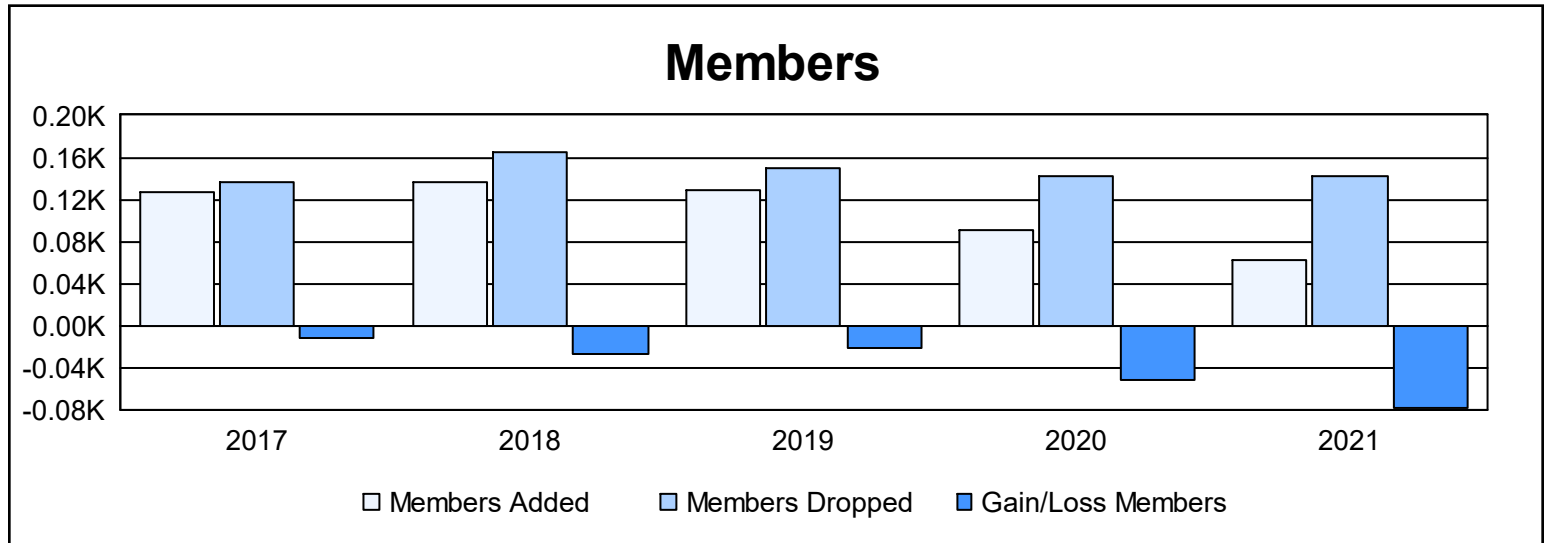

Year	New Clubs	Dropped Clubs	Gain/ Loss Clubs	New Members	Charter Members	Reinstate Members	Transfer Members	Total Member Added	Total Members Dropped	Gain/ Loss Members
2016-2017	0	0	0	116	0	5	5	126	137	-11
2017-2018	0	0	0	115	0	10	12	137	165	-28
2018-2019	0	1	-1	108	0	9	11	128	149	-21
2019-2020	0	1	-1	76	1	4	9	90	142	-52
2020-2021	0	0	0	53	1	4	5	63	142	-79
<b>Average</b>	<b>0</b>	<b>0</b>	<b>0</b>	<b>94</b>	<b>0</b>	<b>6</b>	<b>8</b>	<b>109</b>	<b>147</b>	<b>-38</b>

### Membership Composition June 2021 Cumulative