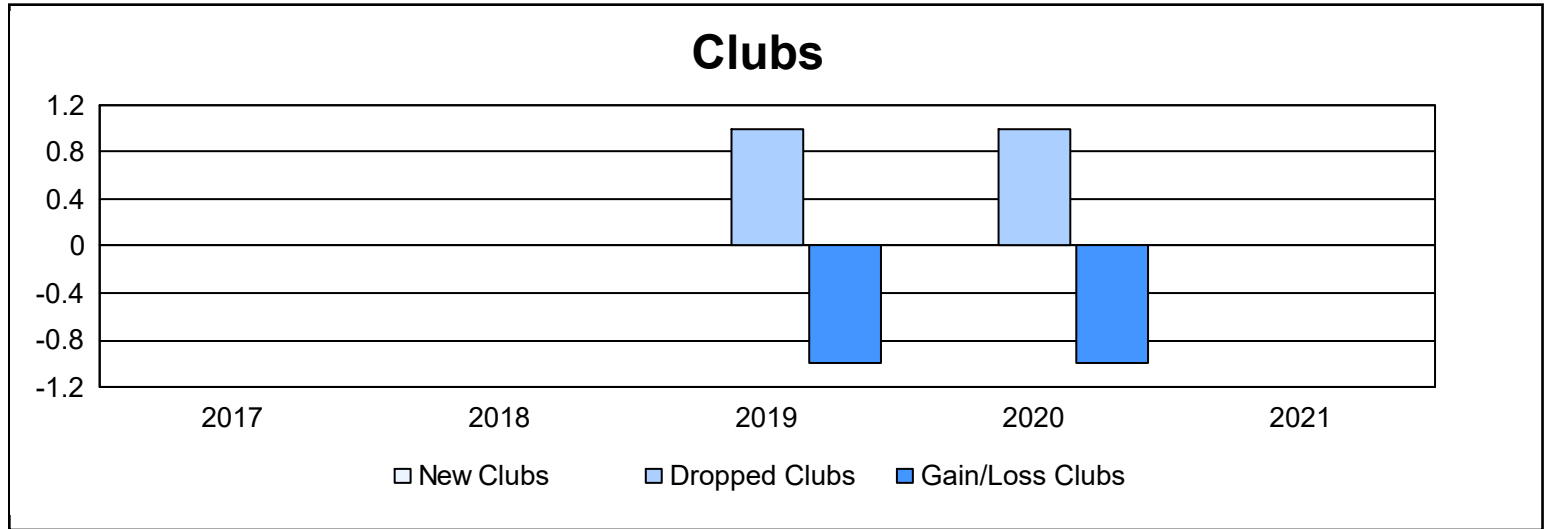

Year	New Clubs	Dropped Clubs	Gain/ Loss Clubs	New Members	Charter Members	Reinstate Members	Transfer Members	Total Member Added	Total Members Dropped	Gain/ Loss Members
2016-2017	0	0	0	116	0	5	5	126	137	-11
2017-2018	0	0	0	115	0	10	12	137	165	-28
2018-2019	0	1	-1	108	0	9	11	128	149	-21
2019-2020	0	1	-1	76	1	4	9	90	142	-52
2020-2021	0	0	0	53	1	4	5	63	142	-79
<b>Average</b>	<b>0</b>	<b>0</b>	<b>0</b>	<b>94</b>	<b>0</b>	<b>6</b>	<b>8</b>	<b>109</b>	<b>147</b>	<b>-38</b>

### Membership Composition June 2021 Cumulative